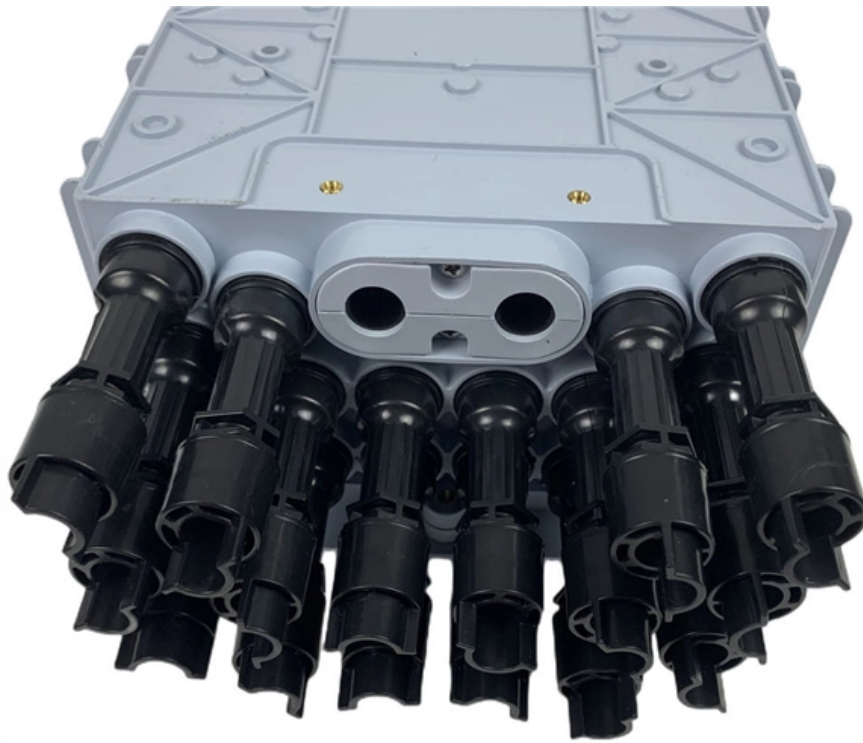

How to install a fiber optic patch panel module

How to install a fiber optic patch panel module

How to Install a Fibre Connector into a Patch Panel (Easy fibre optic)

How do you install fibre optic connectors? Fibre optic connector installation An fibre optic connector terminates the end of an optical fibre, and enables quick connection and disconnection.

What is fiber patch panel?

A fiber patch panel is a critical component in a fiber optic network. It serves as a centralized point for connecting and organizing individual fiber optic

How To Install Fiber Optic Patch Panel