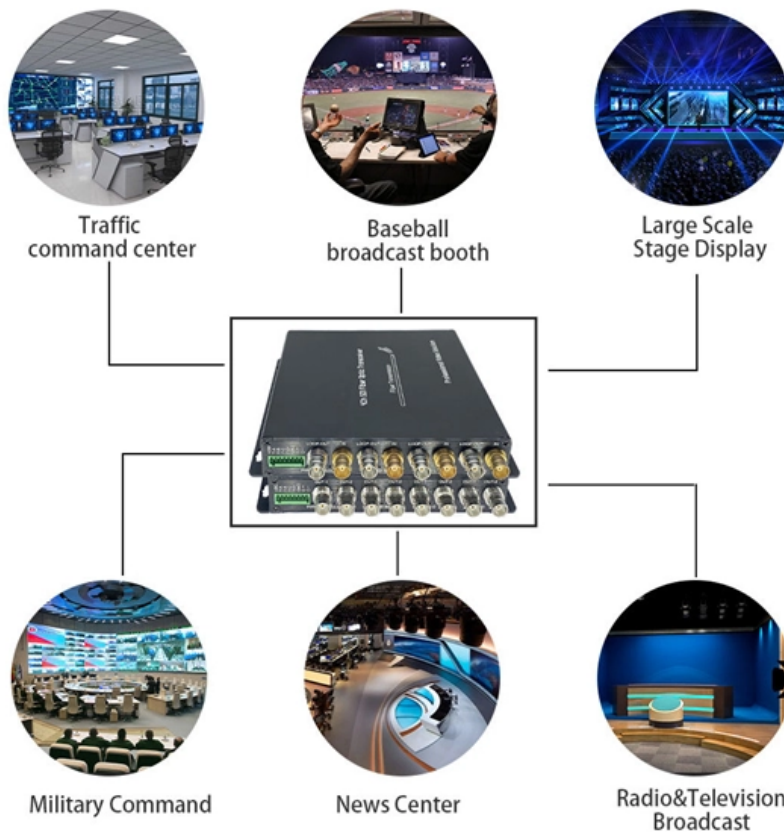

How to connect a 2-meter fiber optic patch cable

How to connect a 2-meter fiber optic patch cable

TeciSoft Black Box Fiber Optic Duplex Patch Network Cable

Black Box Fiber Optic Duplex Patch Network Cable Well suited for use in aircraft, ships, and construction areas. OM1, OM2, and OM4 multimode plus single-mode cables are also available. Get