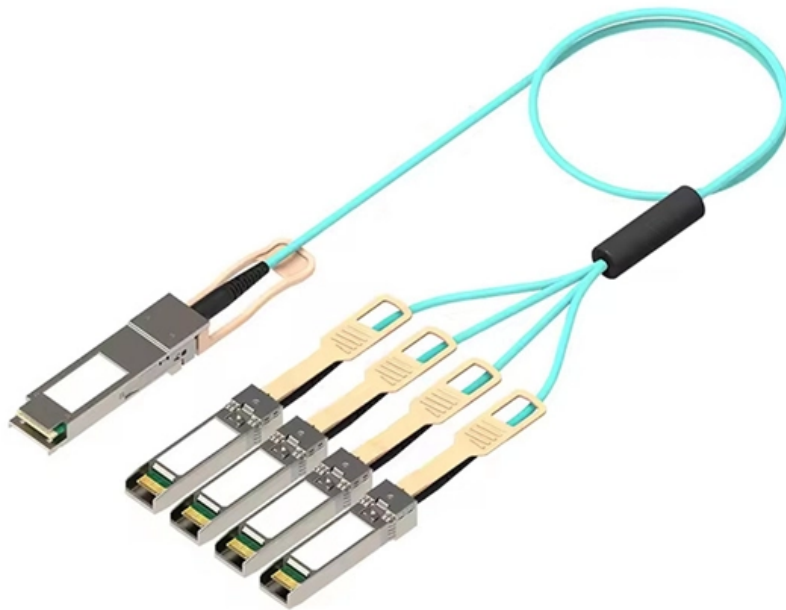

How long is the fiber optic cable typically pulled out from the terminal box

Overview

For indoor fiber optic cables, the maximum pulling distance typically ranges from 100 to 200 meters. The shorter distance accounts for the lower tensile strength and the need for gentle handling to avoid damage to the delicate fibers. Fiber termination box (FTB), also known as optical terminal box (OTB), generally refers to a distribution box specially designed for fiber cable management (fiber patch cables/pigtails) in FTTH applications. On long runs, use proper lubricants and make sure they are compatible with the cable jacket. Understanding these factors is crucial for planning and executing a successful installation.

How long is the fiber optic cable typically pulled out from the termi

What is Fiber Termination Box

Its primary function is to efficiently manage and terminate fiber optic cables, connecting the cable's core to a pigtail. This guide will provide an in-depth

Guide of Fiber Optic Terminal Box

Fiber optic terminal box is a product designed for different scenarios in FTTH construction, such as primary or secondary splitting.

What is Fiber Termination Box?

In a passive optical network (PON), the fiber termination box acts as the final access point in the optical distribution network (ODN), especially in FTTH

All You Need To Know About Fiber Termination Boxes:

Thus, a fiber termination box is used to terminate the optical fiber cables in the field and connect them to the pigtail by splicing. After an optical