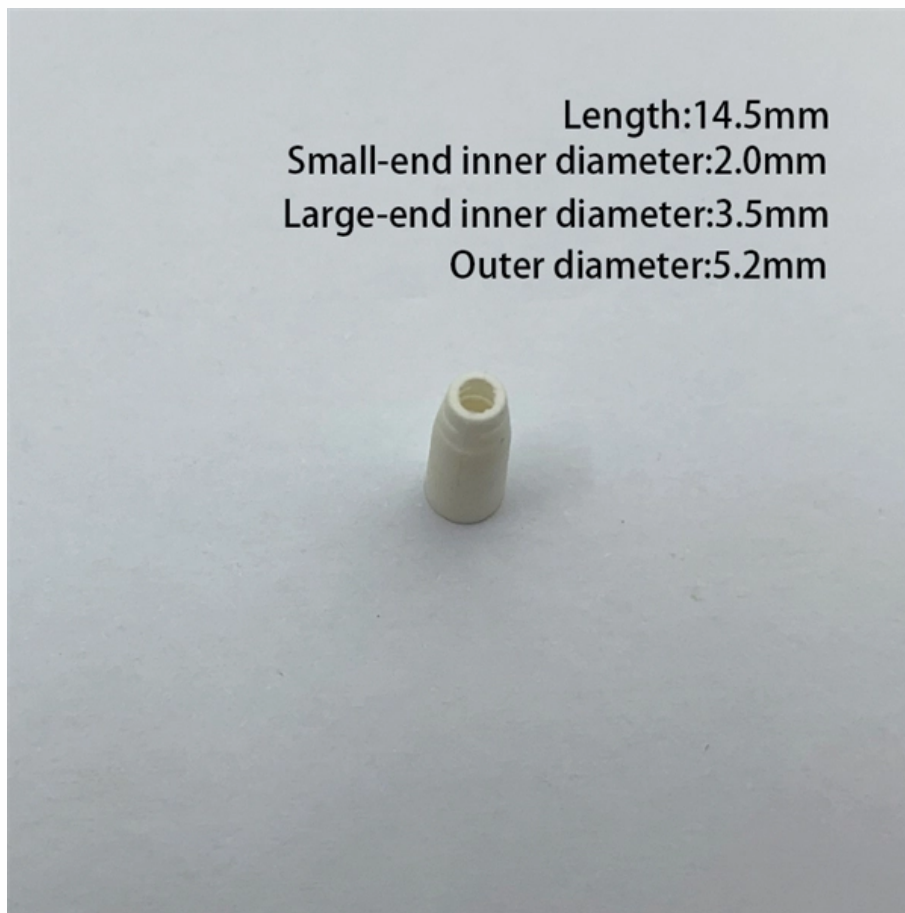

French ladder-type cable tray construction

French ladder-type cable tray construction

Best Practice Guide to Cable Ladder and Cable Tray Systems

This publication is intended as a practical guide for the proper and safe* installation of cable ladder systems, cable tray systems, channel support systems and associated supports.

Guide to cable support systems

Widths of 8 and 15 millimetres enable flexible adjustment to different cable trays, cable ladders and cable volumes. With the help of the matching SBV tightening strap locks and 576 spring chuck, the

Enduro_Specification_Ladder Cable Tray_04-30-21

The tray shall be assembled by the use of a locking pin made of fiberglass reinforced thermoplastic. The locking pin shall be inserted under pressure with a high strength, chemical resistant adhesive.