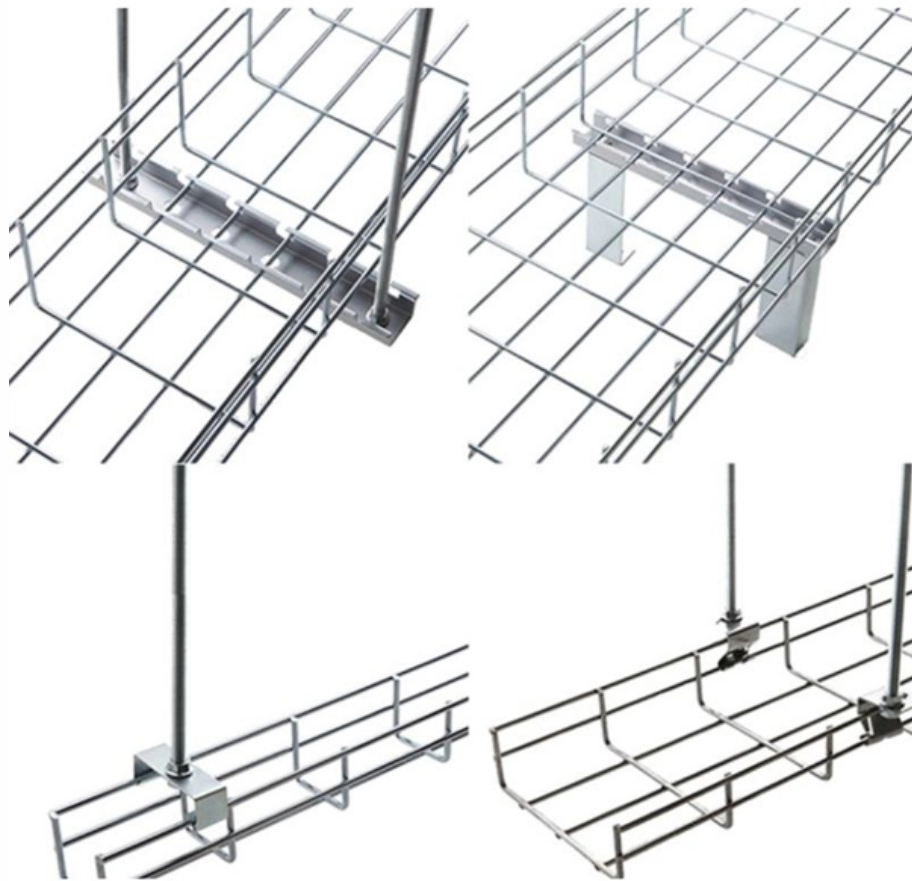

EIT Opto-Routing

Flexible connection of trapezoidal cable tray

Flexible connection of trapezoidal cable tray

CABLE TRAYS GENERAL INFORMATION AND

Cable tray systems are to be installed so they are accessible. If possible 300mm minimum should be left above or between installed systems to allow for cable

Guide to cable support systems

Widths of 8 and 15 millimetres enable flexible adjustment to different cable trays, cable ladders and cable volumes. With the help of the matching SBV tightening strap locks and 576 spring chuck, the

OBO cable trays

The versatile OBO cable tray systems stand for efficiency, stability and safety. This applies to the screw-on variants as well as the cable trays with the innovative

Cable Tray Systems: A Complete Guide to Types

Wire Mesh Tray: A lightweight and highly flexible solution made from welded steel wire. It allows for 360-degree cable access and is easy to modify on

Cable tray

In the electrical wiring of buildings, a cable tray system is used to support insulated electrical cables used for power distribution, control, and communication. Cable