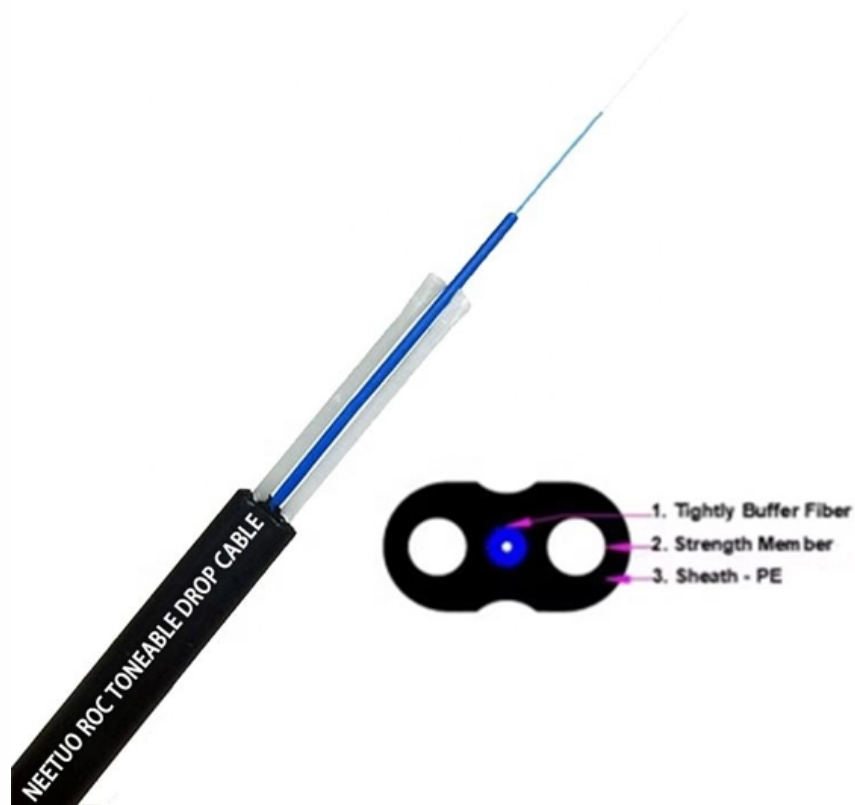

Fireproof ladder-type steel cable trays

Fireproof ladder-type steel cable trays

Ladder Type Cable Trays

In this comprehensive guide, we'll walk you through the precise steps and considerations required to install Pioneer's ladder type cable trays with efficiency

Hot-dip Galvanized Ladder Cable Tray Fireproof Spray Painted T-type

Hot-dip Galvanized Ladder Cable Tray Fireproof Spray Painted T-type Cable Tray
Stainless Steel Large Span Trapezoidal

FIRE RESISTANT PROOF CABLE TRAY, DIN STANDARD E90

Cablofil fire resistant and fire proof cable trays are increasingly specified in the construction, power, oil, gas, petrochem, rail and utilities industries. Cablofil cable tray has been successfully tested and