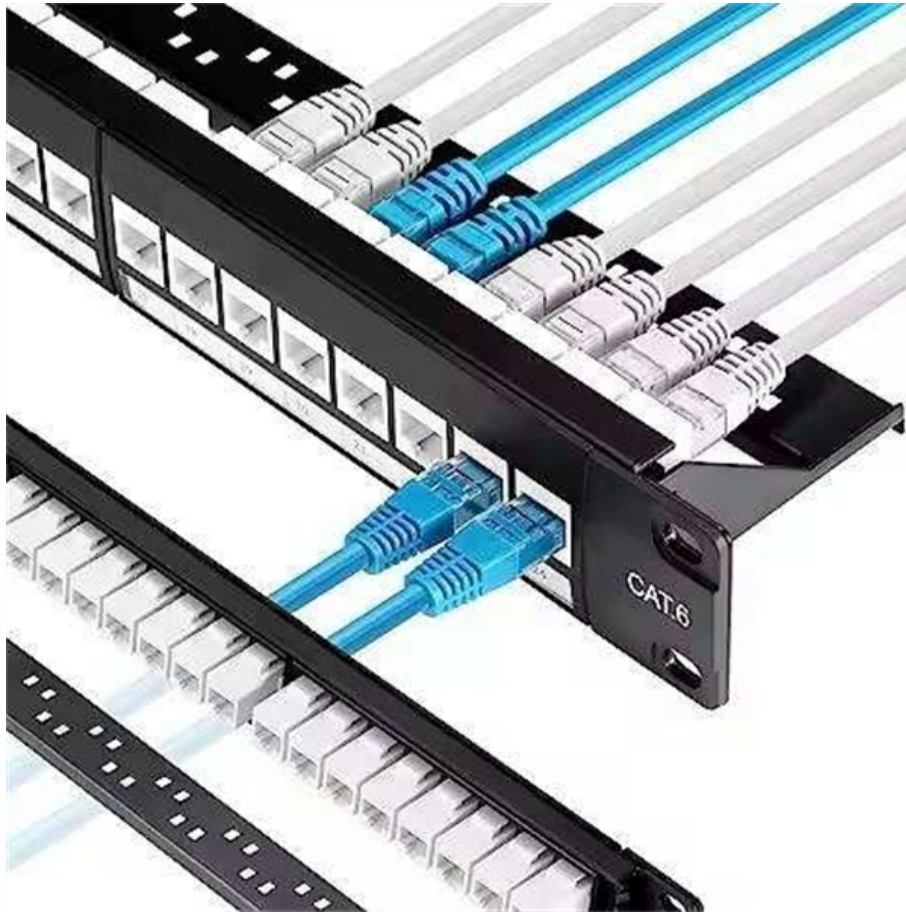

Fiber optic router box and socket

Fiber optic router box and socket

Fiber Wall Socket: Your Complete Guide to Installation,

Introduction A fiber wall socket (also called an optical termination outlet or FTTH outlet) is the critical endpoint where your home's fiber optic cable

FttH-Anschluss-Set Rollerbox

For quick and easy FttH network installation, the Rollerbox FttH connection set includes a fibre optic connection box that is factory-fitted and ready for use, as well as a pre-assembled cable. This

What is this box connected to the modem? :

That box is mostly empty: just a way to store some excess fiber in case you need to re-

terminate it, and a female fiber connector. I have a similar box at my house,