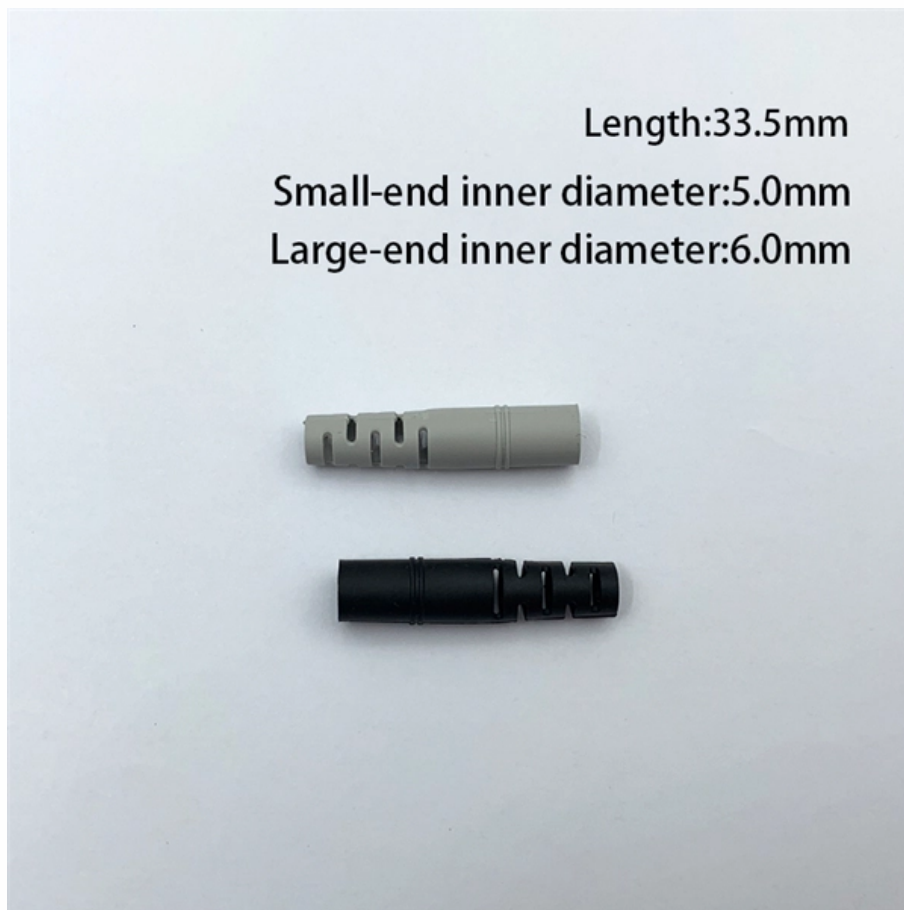

Fiber optic patch panels and distribution boxes