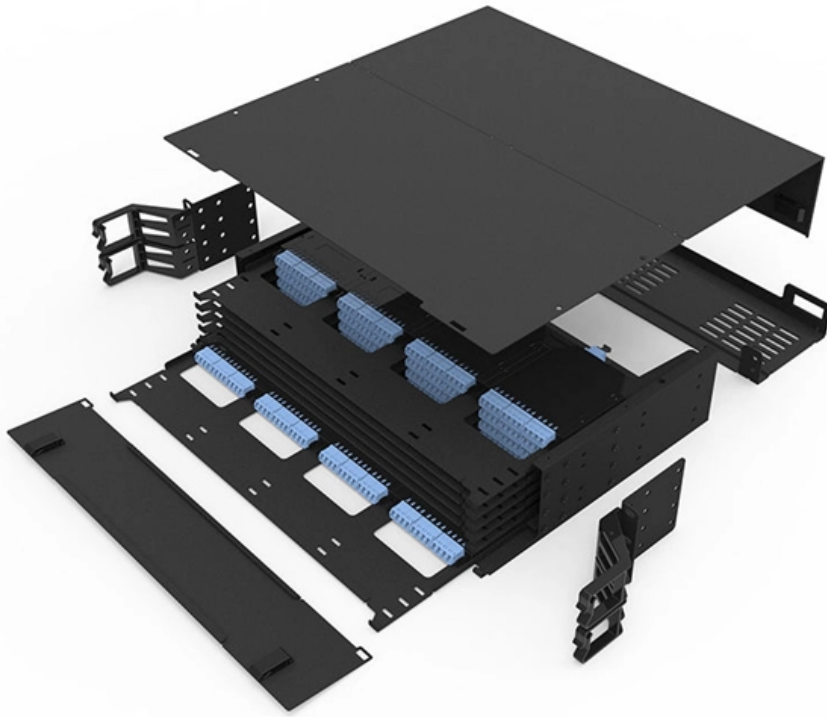

Fiber optic patch panel Pro E

Fiber optic patch panel Pro E

Fiber Optic Patch Panel

A well-installed fiber optic patch panel will keep your network running smoothly and efficiently, supporting your business operations for years to come. Ready to optimize your network with a fiber

The Foss system PATCH PANELS Foss Fiber Optics AS

The FP-PRO range of patch panels are available in three different heights, 1U, 1.5U and 2U. The 1U patch panel is targeting the high density datacom networks and

Fiber Patch Panels: A Beginner's Guide , RLH

Fiber optic patch panels are enclosures that act as a distribution hub for fiber cable. A bulk (multi-strand) fiber cable enters the patch panel and then each fiber strand