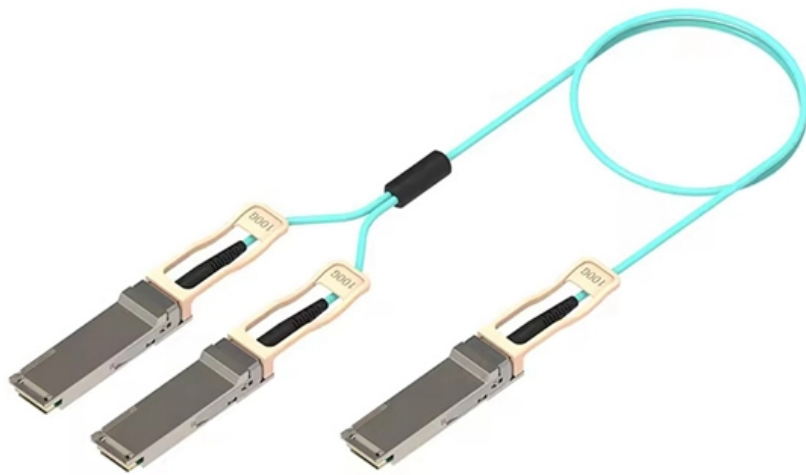

Fiber optic drop cable single-sided North Korean branch

Fiber optic drop cable single-sided North Korean branch

Zjw Ftth Fiber Optic Drop Cable

Discover high-quality ZJW FTTH fiber optic drop cables, available in 500m/1000m lengths, ideal for telecommunication networks and optic communication equipment.

Fiber Optic Drop Cable -Types, Structure & FTTH

Fiber Optic Drop cable is mostly the single-core, double-core structure, but can also be made into a four-core structure, flat figure-8 structure,

Fiber Optic Drop Cable Guide

The drop optical cable constitutes the optical cable line from the user access point to the terminal, which is crucial to the FTTH network.

FTTH Drop Cables , Indoor & Outdoor Fiber Drop Solutions

ZION COMMUNICATION offers a full range of FTTH drop cables for indoor and outdoor installations, including flat, round, figure-8, and pre-terminated

Round Drop Cable usually contains a single bend-insensitive fiber buffered and surrounded by dielectric strength members and an outer jacket, which can

1, 2, 4, 12 Cores G652D G657A Singlemode Fiber Optic