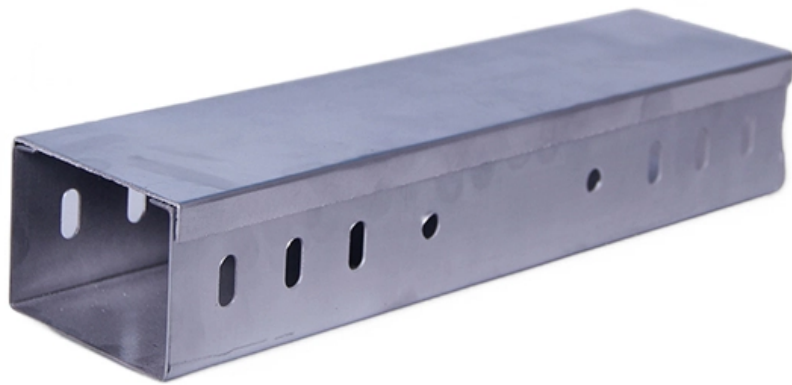

# **Fiber optic distribution box patch panel**

### 24 Port Rack Mount Fiber Patch Panel With SC/APC

---

The rack mount fiber patch panel provides fiber termination, distribution and patching but in FTTH, FTTB, data centers, and telecom networks. This 24 port rack mount