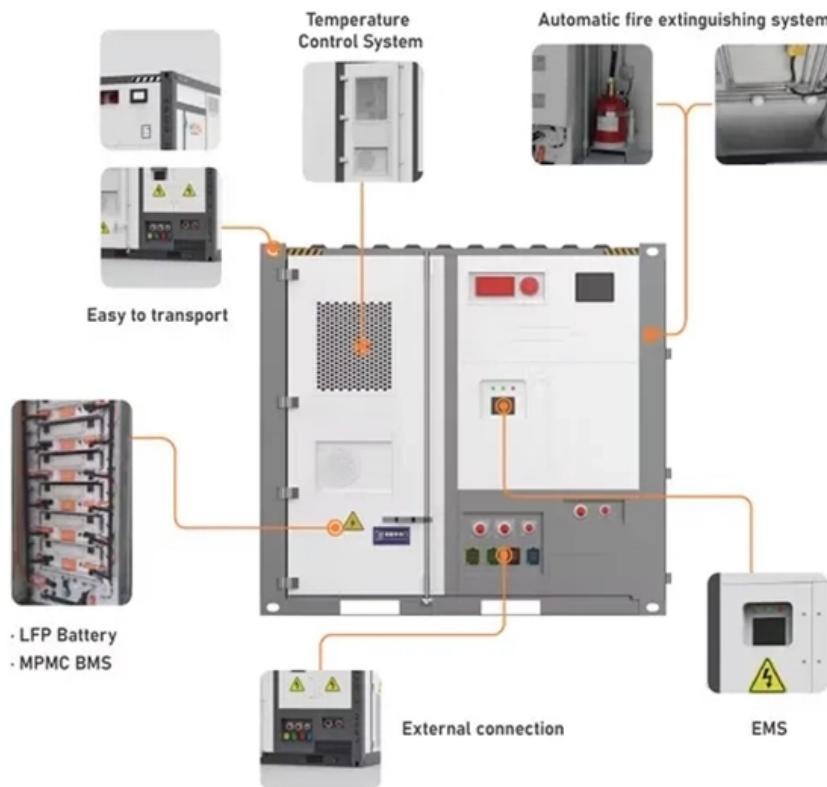

# Fiber optic connector box with valve

## Fiber optic connector box with valve

---

### **HTB8009 6-Port FTTH Box - Wall-Mount SC Simplex**

---

The HTB8009 6 Ports FTTH Termination Box is a compact, multi-functional distribution enclosure specially designed for final fiber termination at