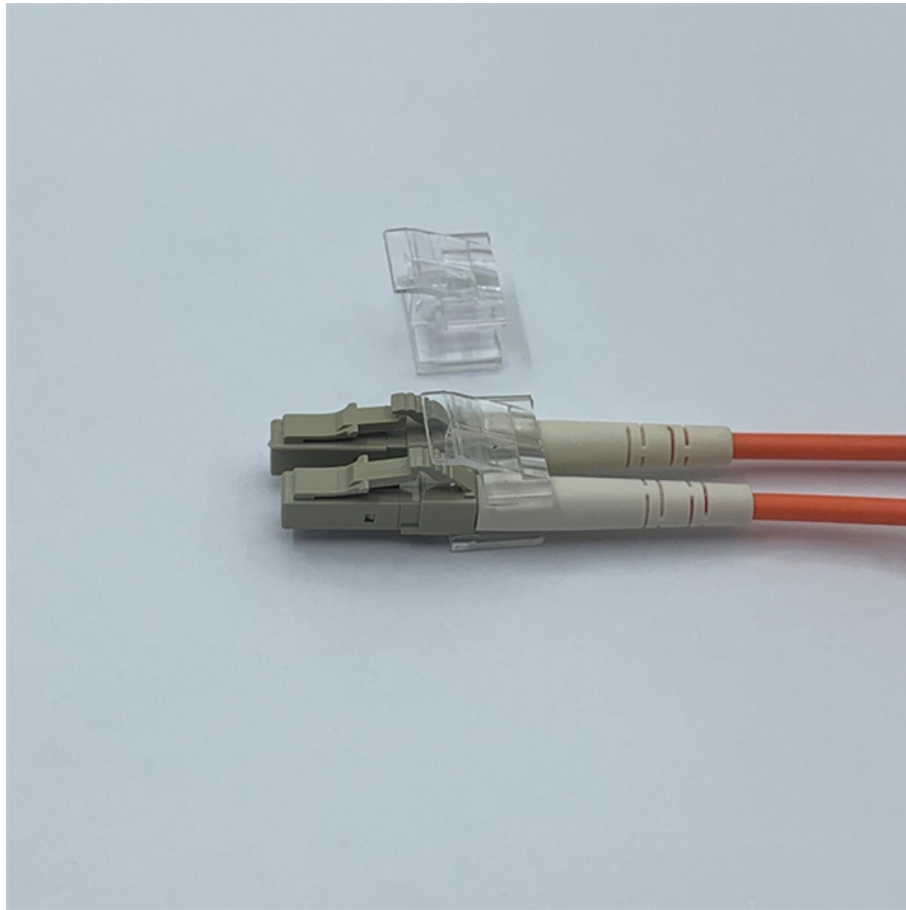

Fiber Optic Terminal Box 2 Inputs 2 Outputs

Fiber Optic Terminal Box 2 Inputs 2 Outputs

2 Port Indoor Fiber Access Terminal Box, 2 splices

The small enclosure has 1 input port and 2 output ports, which are capable of holding 2 cores termination and splicing, simple internal structure, and space for easy

Fiber Wall Outlet Box With 1 SC Duplex Adapter Port, 2

the 115*86*22.5mm surface mount fiber wall outlet box with 1 port which can accommodate 1 sc duplex adapter for 2 cores termination and splice

FTTH Fiber Optic Termination Box, 2 Ports SC Simplex, Indoor Type

Optical termination box for indoor usage with a capacity of two cores with SC simplex adapters, and four cores with LC duplex adapters.

2 PORT FIBER OPTIC PRO TERMINAL BOX_FWB-02P

MEXFOSERV® offers multiple pre-assembled terminal box options for compact fiber management on FTTH installations. It integrates fiber splicing, splitting, distribution, storage in one unit allowing the

FTTH 2 Core Wall Mounted Outlets Fiber Optic

SP-1602-2E Fiber termination boxes wall mount outlets is able to hold up 2 subscribers. It is used as a termination point for the drop cable to connect with