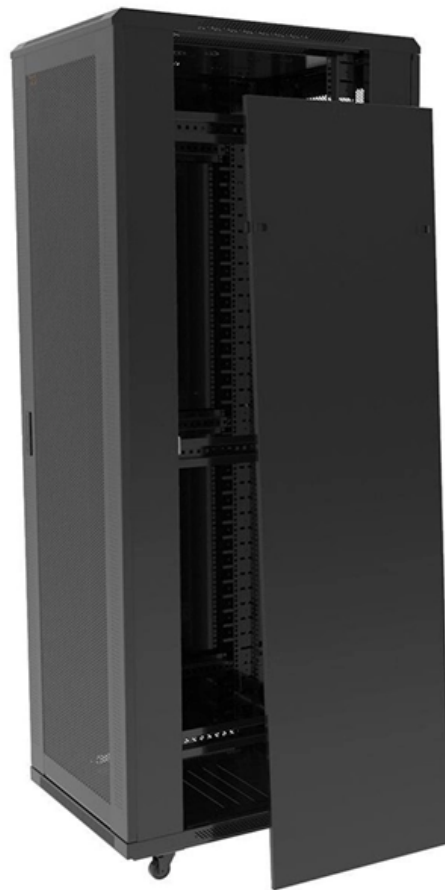

Fiber Optic Management Terminal Box

Overview

It is widely used for FTTx cabling of optical fiber and cable, providing an ideal solution for the construction of entry terminals, telecommunications cabinets, cross connections, computer rooms and other. FTTX ODN Plug and Play Fiber Access Terminal, indoor/outdoor IFDH 3000 Indoor Fiber Distribution Hub BUDI™ Fiber Optic Wall mount Enclosure, small size (1S) BUDI™ Fiber Optic Wall mount Enclosure, extra small size (2S) BUDI™ Fiber Optic Wall mount Enclosure, FOSC splicing, medium size (M) BUDI™. Robust and easy to deploy, our termination solutions for indoor and outdoor applications are ideal for single dwelling unit (SDU) and multi-dwelling unit (MDU) configurations. A Fiber Termination Box (FTB), also known as an Optical Terminal Box (OTB), is a crucial component in Fiber to the Home (FTTH) applications. What Is the Role of a Fiber Optic Terminal Box in FTTH?

When most teams plan an FTTH rollout, they obsess over feeder routes, splitter ratios, and ONT models—but the handoff point where glass meets the living space is often under-specified.

Fiber Optic Management Terminal Box

Fiber Terminal Box

Fiber Terminal Boxes GAO Tek's fiber terminal boxes are devices used in fiber optic networks to terminate and manage fiber optic cables. Our boxes serve as a connection point for incoming and

Fiber Optic Terminal Box -- Wall & Desktop , TTI Fiber

A fiber optic terminal box -- also called an FTB or fiber termination box -- is the endpoint where incoming fiber cables are terminated, spliced, and connected to patch cords leading to user equipment.