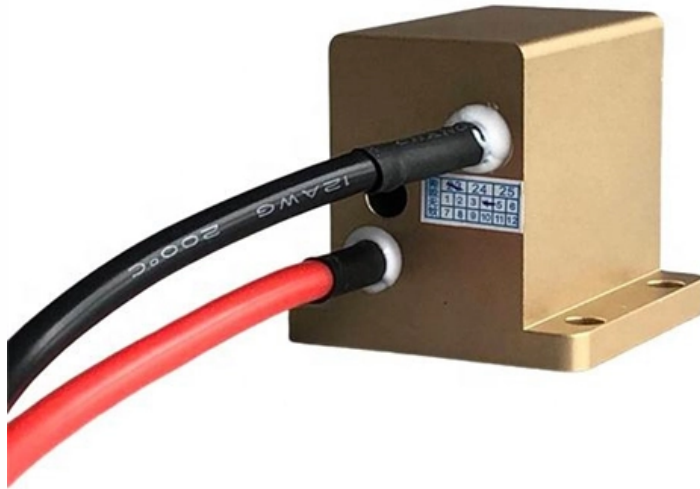

Fiber Optic Cable 24-Core Terminal Box

Fiber Optic Cable 24-Core Terminal Box

Fiber Optic Cable & Copper Wire Assemblies , ISO 9001

LANshack offers premium fiber optic cable & copper wire assemblies. We have all the components to optimize & install your network!

24Cores Fiber Access Terminal Box

24Cores Fiber Access Terminal Box is able to hold up to 24 subscribers. It is used as a termination point for the feeder cable to connect with drop cable in FTTX network system. It integrates fiber splicing,