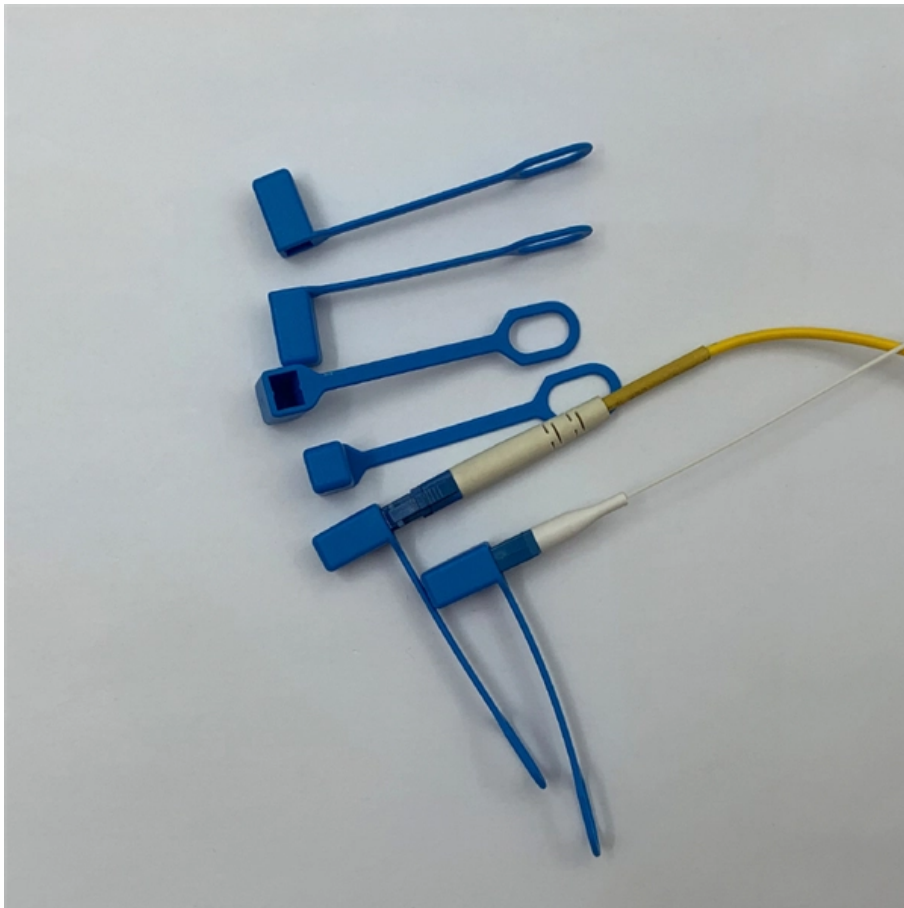

FCSTLC Fiber Optic Adapter

FCSTLC Fiber Optic Adapter

Optical Adapters

Adapters are used to mate two fiber optic connectors. They are offered in all major connector interfaces, including SC, FC, ST, LC, MTP and others. Hybrid adapters

Visual Fault Locator (VFL) 10mW 10km, Fiber Optic Network Cable

Visual Fault Locator (VFL) 10mW 10km, Fiber Optic Network Cable Tester Detector Meter Red Light Pen for FC, SC, ST, LC, Includes a 1.25mm Adapter

10Pcs Fiber Optic Attenuator 2dB LC/UPC Single Mode Male-Female Fiber

10PCS Fiber Optic Adapter Kit, SC FC ST LC Connector for OTDR Testing \$30.99 OM4 LC to LC Fiber Optic Patch MM Duplex Purple 50/125 40 FT LOT OF 10 PCS NEW \$89.79

HJ Outdoor Fiber Optic Terminal Box Metal Wall Mount Waterproof

Q: What is this product used for?A: This optical cross-connect box is designed for fiber optic network distribution, cross-connection, and terminal management in outdoor and indoor applications.