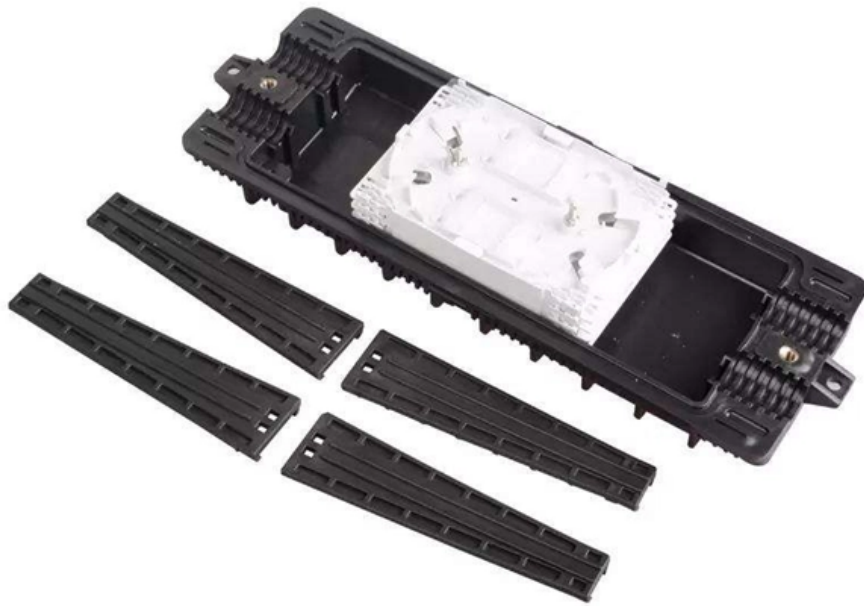

Explosion-proof distribution box for smart buildings in Nepal wall-mounted