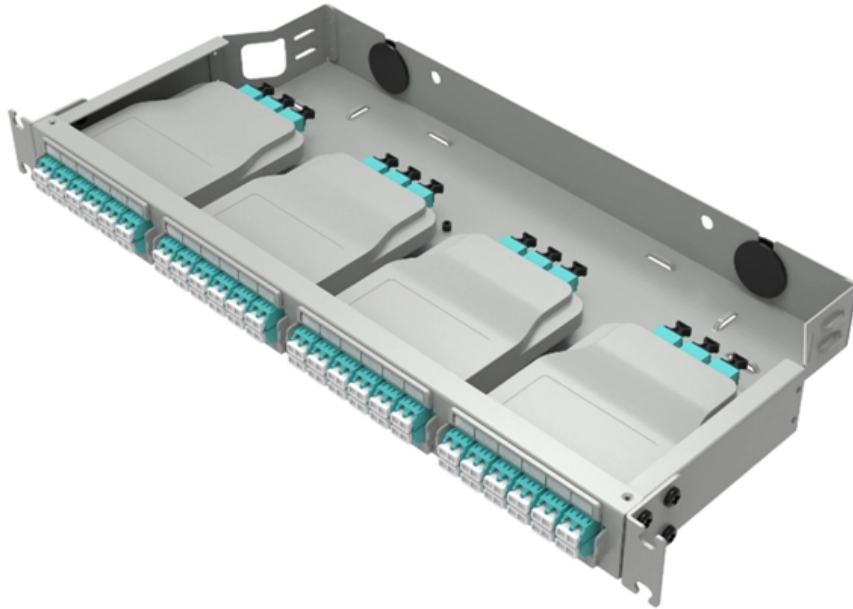

# Electroplated zinc cable trays

## Electroplated zinc cable trays

---

### **L-com Electro Zinc Plated Wire Mesh Cable Tray, 11.82**

---

L-Com Electro Zinc Plated Wire Mesh Cable Tray is the ideal solution for neatly routing and organizing cable. This cable tray's design features a cable capacity of

### **NavePoint Wire Mesh Cable Tray, Electro Zinc Plated,**

---

NavePoint cable tray can easily be cut with a bolt cutter to customize the length for your project. These non-corrosive wire mesh cable trays are made