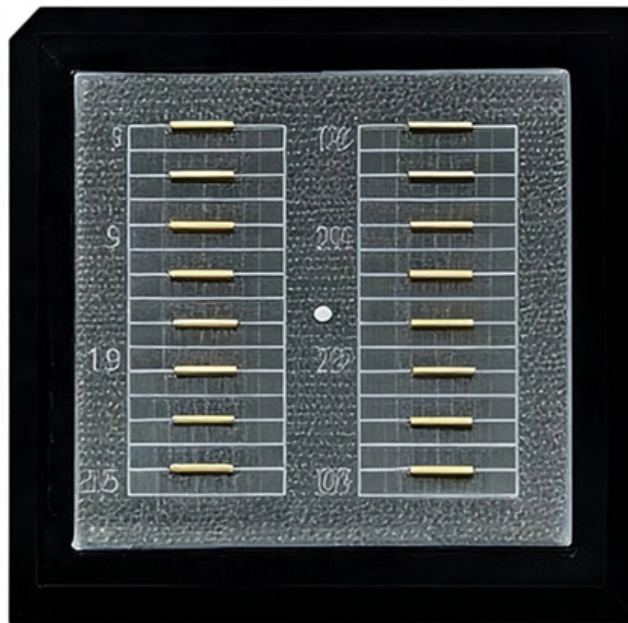

Electricity meter and distribution box diagram

Electricity meter and distribution box diagram

Charges and Fields

Arrange positive and negative charges in space and view the resulting electric field and electrostatic potential. Plot equipotential lines and discover their relationship to the electric field. Create models of

3 Phase Distribution Board Diagram For Multi Story House

3 Phase Distribution Board Diagram for House Installation In the below diagram I first shown the connection between the kWh energy meter and utility pole. The three phase 4 wire