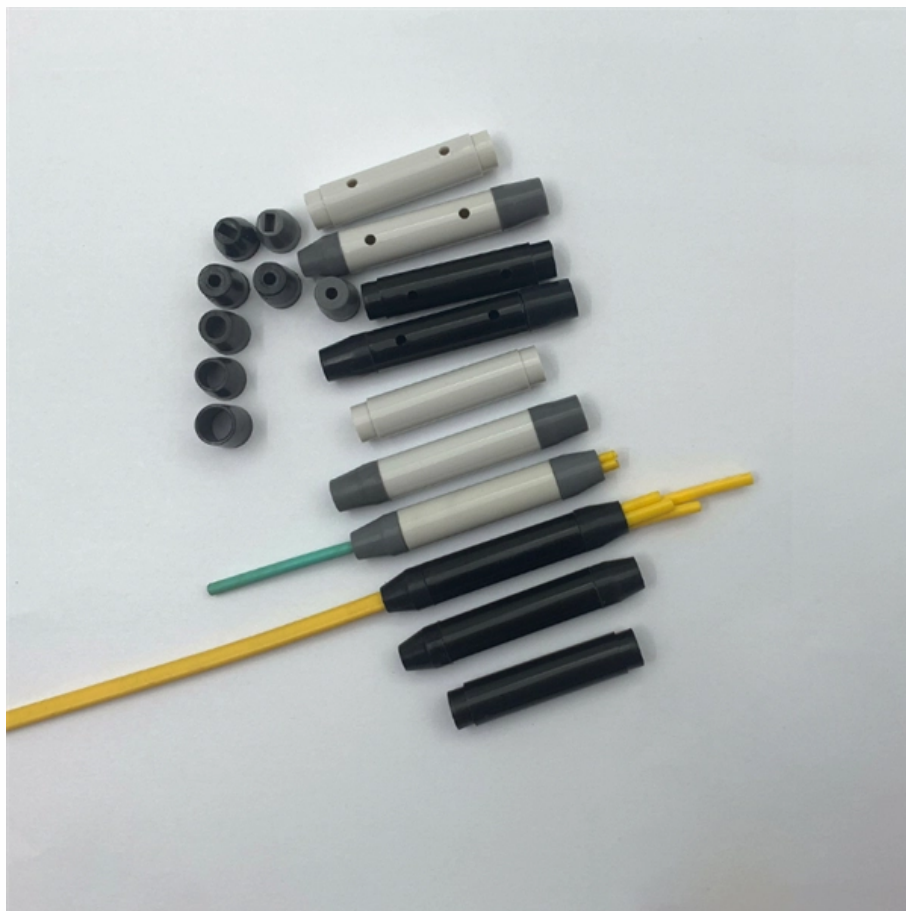

Double cone distribution box

Overview

Plastic case, self-extinguishing polycarbonate envelope for low voltage distribution or small automations. Smooth sides and pre-cut inputs, protection grade IP-54, halogen-free, opaque screw-locking cover. Among our distribution boxes you will find the smart and practical solution for your project or business.

Double cone distribution box

Double Door Distribution Board with Side Channel , RR

A double door distribution board, also known as a double door consumer unit or distribution box, is an electrical enclosure used to house the electrical wiring and

IP55 Sealed boxes with cones , Junction boxes , Solera

Solera's IP55 junction boxes with knockouts come in multiple sizes and colours, offering reliable, versatile protection in any environment.

Distribution Box , Big Plastic Boxes