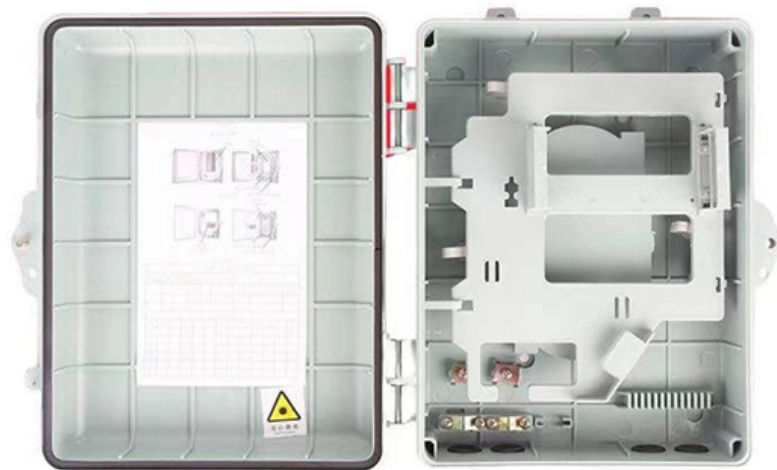

Distribution Box Grille