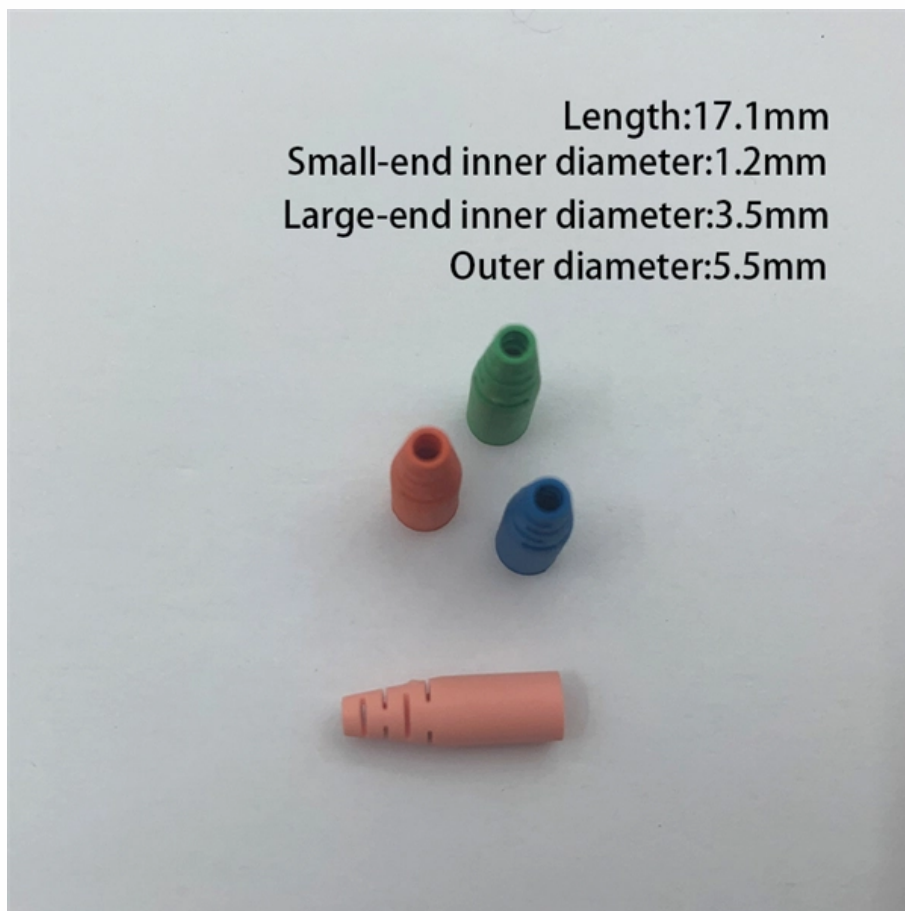

Distribution Box AIZX