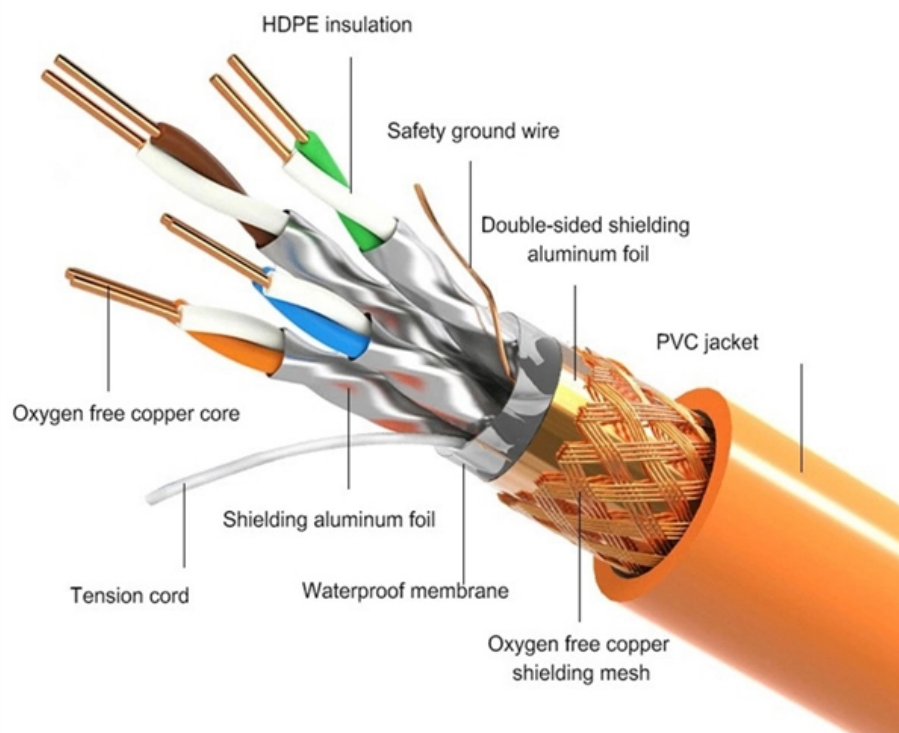

Distribution Box AMC

PRODUCT DETAILS

Distribution Box AMC

M8 Distribution Box

Amphenol LTW's M8 Distribution Box offers 4 to 8 ports with different length of cable or with M12 and M16 Homerun connector. They support various connectivity