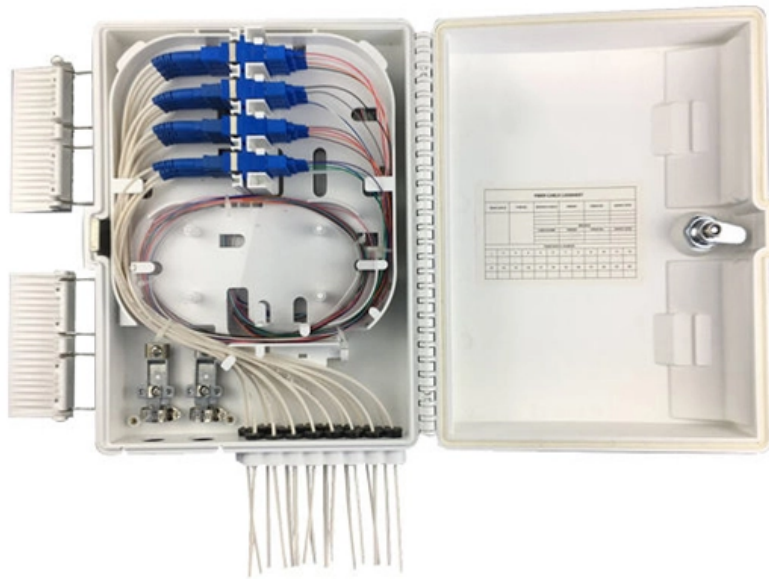

Custom opening for distribution box