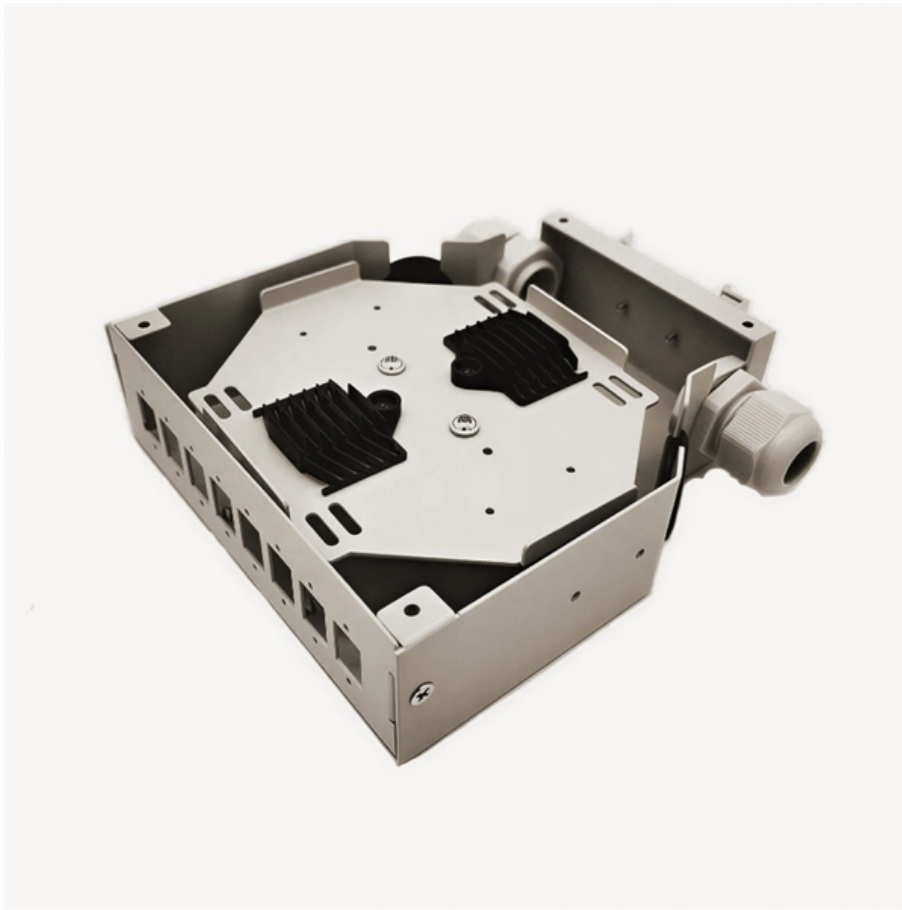

Custom-made large-span metal cable trays in the Netherlands

Custom-made large-span metal cable trays in the Netherlands

Cable Tray , EAE Electric , Medium & heavy duty cable

Explore EAE Electric's medium and heavy-duty cable tray systems designed for optimal cable management and durability in industrial and commercial applications.

Wire Mesh Cable Trays , Welded Steel Cable Trays

Madsen Steel Wire manufactures custom, welded steel cable trays for use in many industrial and commercial settings. Our capabilities also include sheet metal and

Custom metal cable trays

Cable trays are managed in different versions for steel thickness, section geometry, dimensions, drilling characteristics, material quality, and surface protection type and more. Right for its characteristics of

Cable Trays

The metal cable trays facilitate cable routing in civil and industrial building for low and medium voltage electrical power installations. Routing is done by combining

Cable Tray In Netherlands