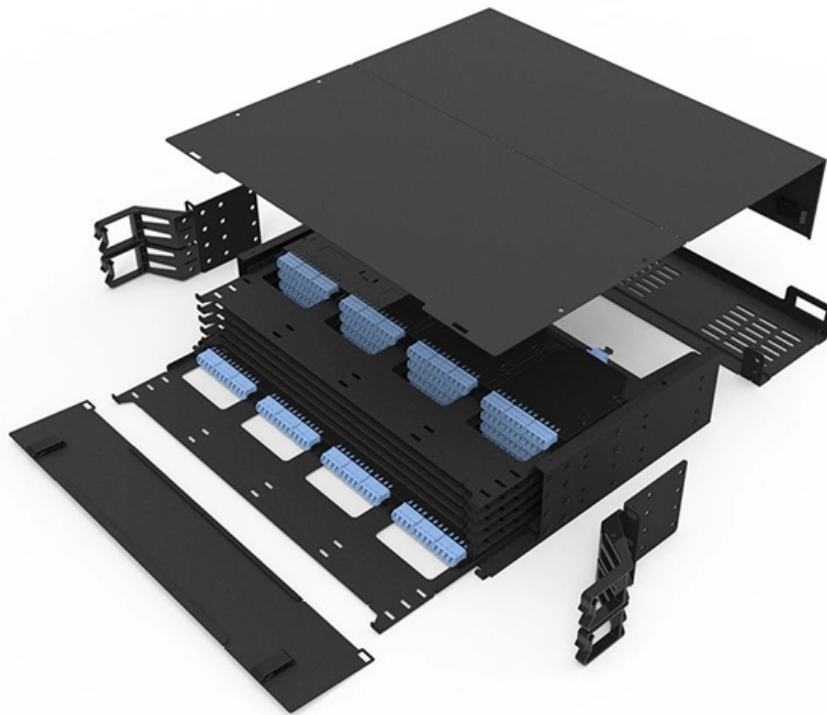

Concrete Foundation of Cable Tray

Concrete Foundation of Cable Tray

Cable Tray Supports , Lightweight Concrete Support

LiteCon Cable Tray Blocks are Chelmsstone's lightweight, fibre reinforced concrete cable tray support blocks, designed to provide a stable and durable foundation for

Understanding Cable Tray Grounding: A

Cable tray grounding is an indispensable aspect of electrical installations that plays a pivotal role in ensuring safety, reliability, and efficiency. It

Practices for grounding and bonding of cable trays

Reinforced concrete cable trays: dimensions, application

Modern construction projects that require the safe management and protection of electrical and communication cables must include reinforced concrete cable trays as a fundamental component.

Unistrut Cable Tray Support Structures

Cable Tray systems are often used to support electric power, signal, control, instrumentation, and communication cables used for power distribution and

Precast Concrete Power & Infrastructure Solutions ,