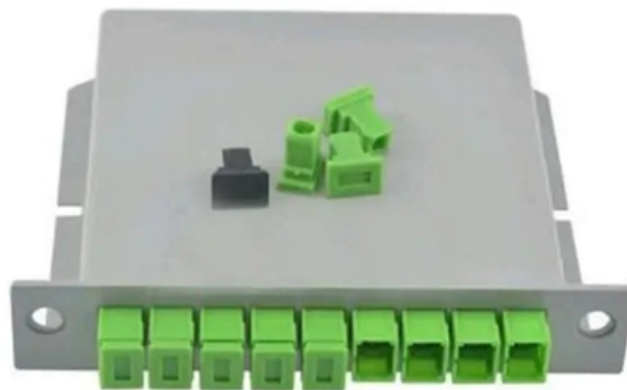

Communication tower collapsed

Overview

More than 25,000 ComEd customers lost electricity Friday after a communication tower collapsed onto a high-voltage transmission line in Carol Stream, Illinois, knocking out power across several DuPage County communities. Masts and towers can collapse as a result of natural disasters, such as storms and fires; from engineering defects; and from accidents, sabotage or warfare. A 25-year-old worker performing cell tower maintenance was killed when he fell 50 feet.