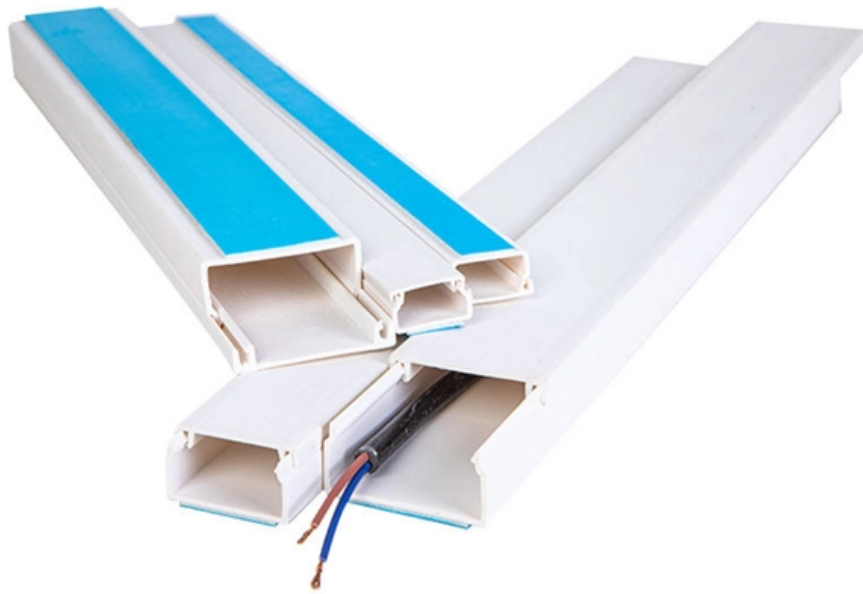

# **Communication Network Connection Box**

### Overhead connection boxes for copper telecom networks

---

Distribution boxes: Fitted to overhead networks, distribution boxes are used to connect subscriber connection cables to the main network cable to create a concentration point. Overhead boxes are

## **INTOS ELECTRONIC AG -Anschlussdosen & Netzwerkdosen**

---

The InLine® Cat.6A junction box offers a professional solution for structured network cabling in offices, public facilities and industrial applications. With two RJ45 sockets and 8-pin LSA connection strips,

## **Anschlussdosen für Netzwerk und TV**

---

Two RJ45 keystone / snap-in modules can be conveniently integrated into this wall-mounted box. The socket can be screwed to the wall, etc., and allows easy installation of network cables.