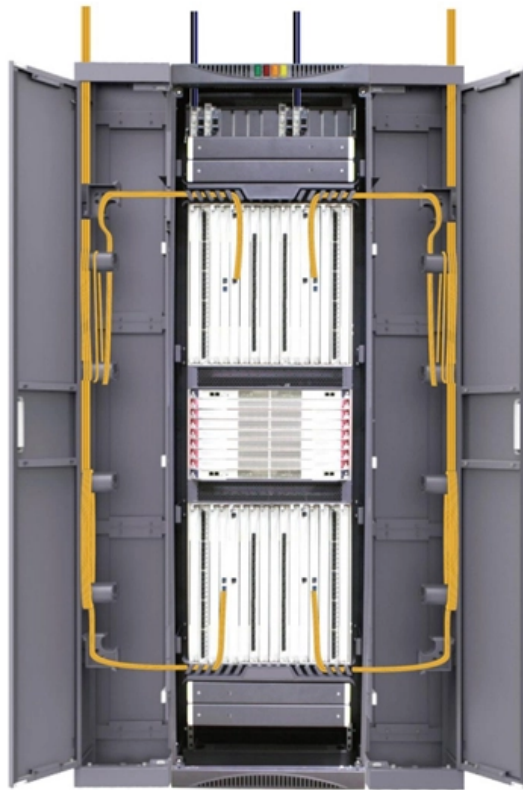

Cable trays belong to ladder trays

Overview

To help you understand the differences between cable trays and cable ladders, we've put together a comparison table: As you can see, both cable trays and cable ladders have their strengths and weaknesses, and their suitability. A cable tray is a structural component that is used to support and protect electrical cables. It consists of a series of metal or plastic rungs, connected by side rails to form a ladder-like structure. Ultimately, your decision should be based on factors such as cable capacity, space availability, and bud. Discover more great content by subscribing to My channel Looking to stay ahead of the game in the world of electrical engineering?

Cable trays belong to ladder trays

Difference Between a Cable Ladder and Cable Tray

What is a Cable Ladder? A cable ladder, also known as a ladder cable tray, is a support system that consists of two longitudinal side rails connected by individual

What is the difference between cable ladders and cable

Generally, cable ladders are preferred for supporting high volume or heavy cabling, especially if there are long spans between supports. Cable trays are typically

Difference Between Cable Tray, Cable Ladder And

3- Cable Trunking Straight sections of solid bottom cable trays constructed from single sheet of metal, providing excellent protection from external damage. They are