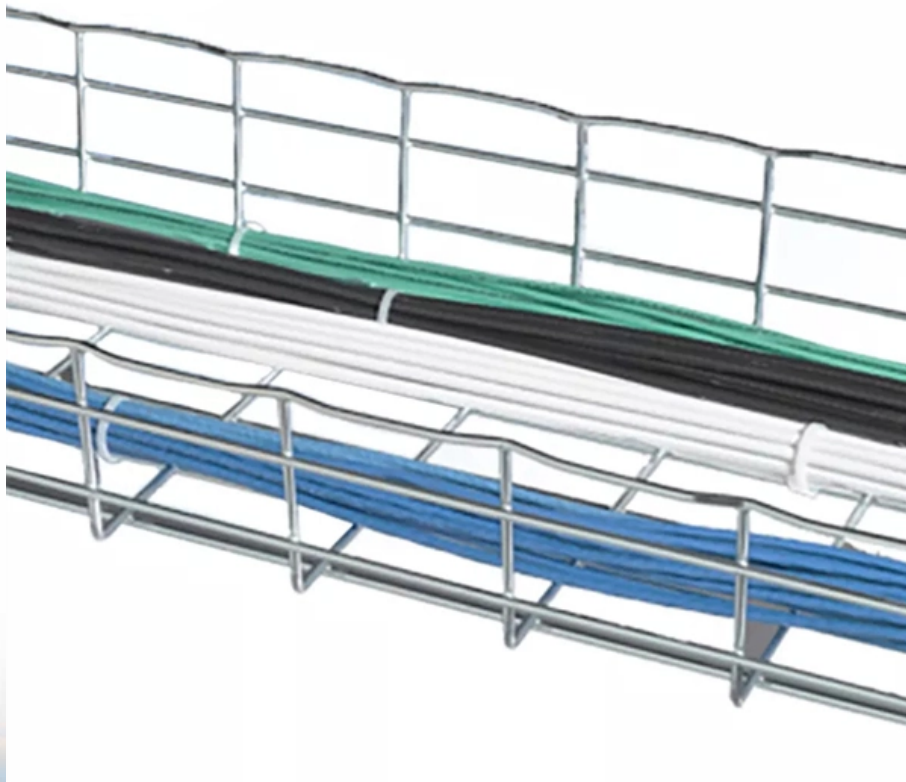

Belgian Export Outdoor Communication Power Supply Cabinet with Remote Monitoring Type CIF Price

Belgian Export Outdoor Communication Power Supply Cabinet with

Outdoor power cabinet

Outdoor power cabinet The Type 3 cabinet platform is designed for a variety of applications and can be tailored to fit your specific needs. The cabinet is well suited for power, batteries and