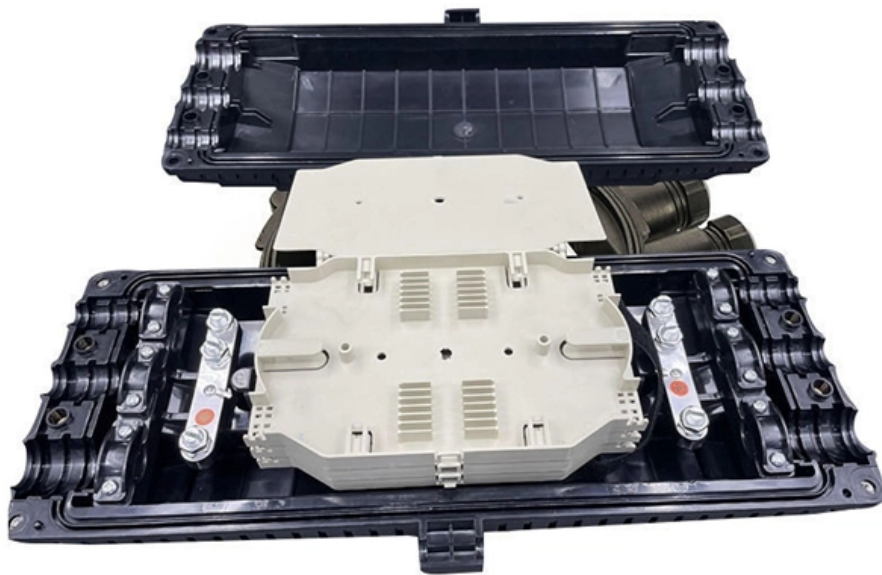

Are gigabit PoE switches good

Are gigabit PoE switches good

TP-Link SG1210P Desktop Switch Price in Bangladesh

TP-Link TL-SG1210P 10-port Gigabit PoE+ switch offers 63W PoE power, SFP uplink, and reliable networking for CCTV and office setups.

PoE Switch, 16 Port Managed POE+ Ethernet Switch (16 POE+

About this item High-Power PoE+ Connectivity for All Your Devices: The STEAMEMO 16 port managed PoE switch is a powerhouse for your network. With 16*100Mbps PoE ports, each capable of delivering up to 30W, and a total PoE budget of 240W, it ensures reliable power and data transmission to all your IP

Best Gigabit Poe Switch Comparison

Up to 16 Gbps switching capacity. Extended PoE Transmission - Up to 820 ft PoE transmission distance with Extend Mode button on, perfect for surveillance camera deployment in large areas.