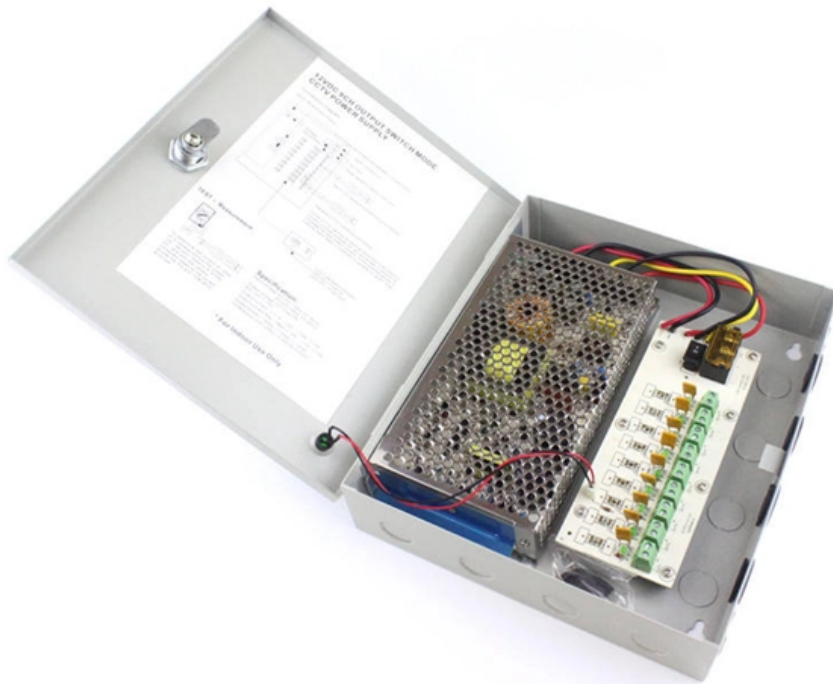

A comprehensive price list for railway cable junction boxes

Overview

This document lists various cable junction boxes, distribution boards, and enclosures with their sizes, catalog numbers, and prices. Moisture, dirt, heat or other physical external influences can impair safe energy distribution. ange of C3 Approved load cells for all accessories where shown stainless steel or aluminium housing.

A comprehensive price list for railway cable junction boxes

Junction boxes

Junction boxes K10 and K11 also have a protection class of IP66 and cULus approval (the junction boxes are watertight). They are available in the materials

1450/piece

Track Lead Junction Box For Railway - Buy Railway Track Parts at best price of INR 1450/piece by Yogeshwar Construction. Also find product list from verified

PRICE LIST JAN-2024

PRICE LIST JAN-2024. Price List w.e.f. 01st March 2024. 10 10 826.00 930.00 Cable junction boxes, PP, IP 65, Integrated membranes for cable entry with terminals (4 Nos.) .

Integrated junction box consisting of cable glands and a terminal block. Suitable for industrial facilities, power cable joint, relay between motors and/or sensors.

Hensel Junction Box Price List 2024

The document is a price list for cable junction boxes for 2024, detailing various sizes, dimensions, and prices for different models. It includes specifications for junction