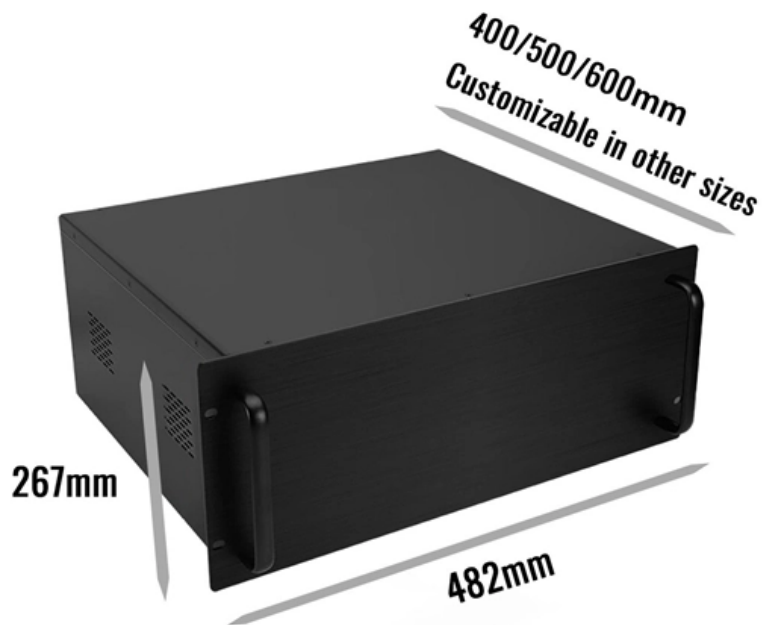

EIT Opto-Routing

86 Fiber Optic Panel Dual Port

86 Fiber Optic Panel Dual Port

2-Port Optical Fiber 86x86mm FTTH Fiber Panel Fiber

2-Port Optical Fiber Panel with FTTH Fiber Terminal Box, featuring dual SC junction box design. Made of durable ABS material, this 2-Gang electrical box offers

Type 86 Optical Fiber Panel Box FTTH Information Panel Dual-port

Network Equipment: Robust Switches and Fiber Optic Cables for building efficient and scalable wired networks. Fiber Installation & Maintenance: Professional Fusion Splicers and Patch Cords/Jumpers

2-port FTTH Optical Fiber Terminal Box Socket Panel

Buy 2-port FTTH Optical Fiber Terminal Box Socket Panel Wall-Mounted Socket Type 86 Optical Fiber Desktop Box Leather Cable Optical Fiber Information Panel

Dual Port SC Fiber Optic Socket Panel Terminal Junction Box

This 86-type dual SC port fiber termination box provides a professional solution for FTTH drop points, office networks, and home fiber installations. The compact 86x86x25mm design integrates two SC