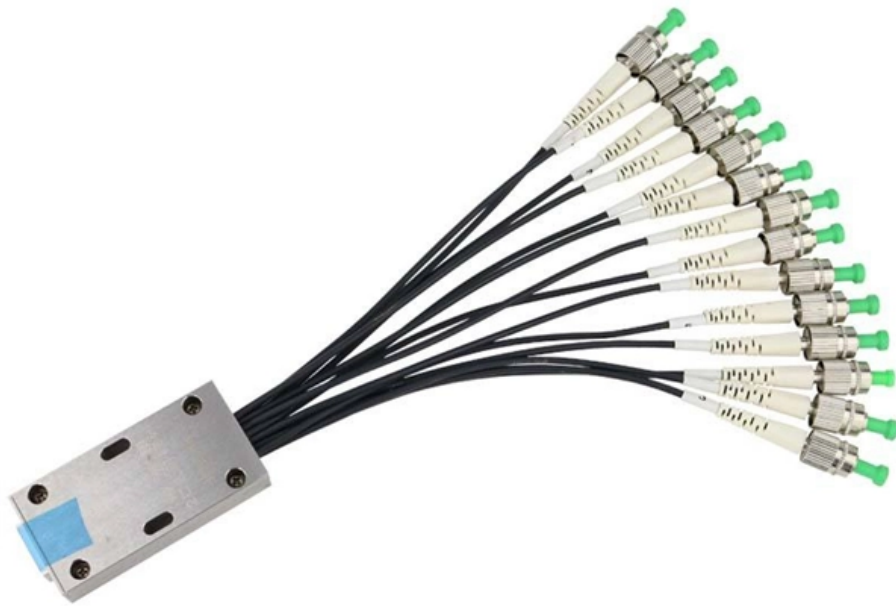

4-core fiber optic waterproof terminal box

4-core fiber optic waterproof terminal box

FTTH Indoor 4 Core Fiber Termination Box , Advanced

The 4-core fiber termination box provides a stable, protective joint between optical cable and distribution pigtails at the end of fiber cables. It is typically used in

4 Core Fiber Optic Distribution Box , TX-FDB-04 , Telexc

Durable 4 Core Fiber Optic Distribution Box for FTTH & FTTX networks. Weatherproof, secure, and easy to install for fiber termination and splicing.

Optical Fiber 4 Core FTTH Termination Box

SP-1602-4D fiber termination box is able to hold up to 4 subscribers. It is used as a termination point for the drop cable to connect with patch cable in FTTH indoor

The 1 in 1 Out 4 core fiber termination box is waterproof rated IP65, can be used in indoor and outdoor wall mount applications.

HTB8010 4-Port FTTH Termination Box - Wall-Mount

Description The HTB8010 4 Ports FTTH Fiber Termination Box is specially designed for fiber access termination in residential or light commercial