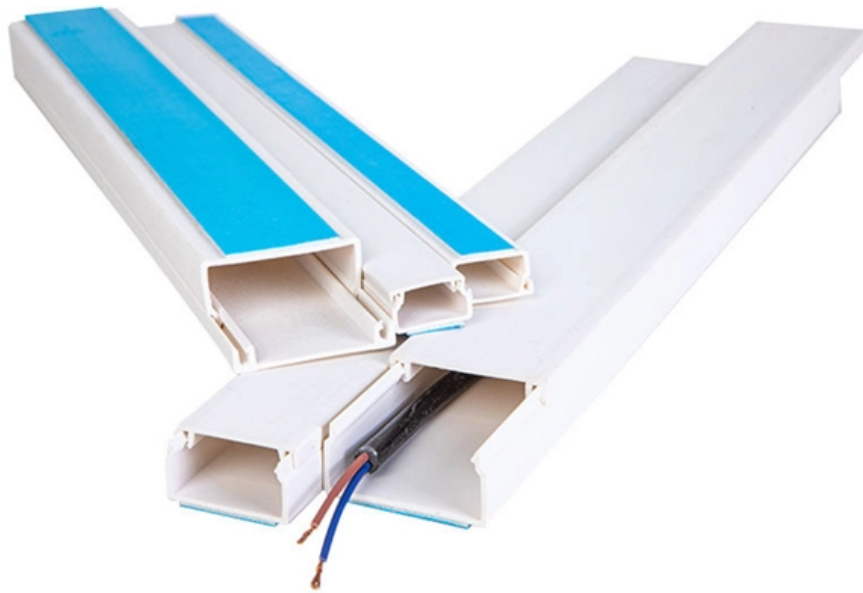

# **3-port fiber optic connector box**

## **3-port fiber optic connector box**

---

## **Fiber Enclosures , Black Box**

---

Get 36 LC connectors in one pre-wired OM3 fiber cassette. The economical solution for extending a fiber run. Get up to 24 fibers in one cassette. Make 108 high-density LC fiber connections in only 1U.

## 24 Port Fiber Optic Distribution Splitter Box Wall

---

**Product Description** This fiber optics distribution box terminates up to 3 fiber optic cables, allocates 24 SC adapters and working under outdoor environments. It is a