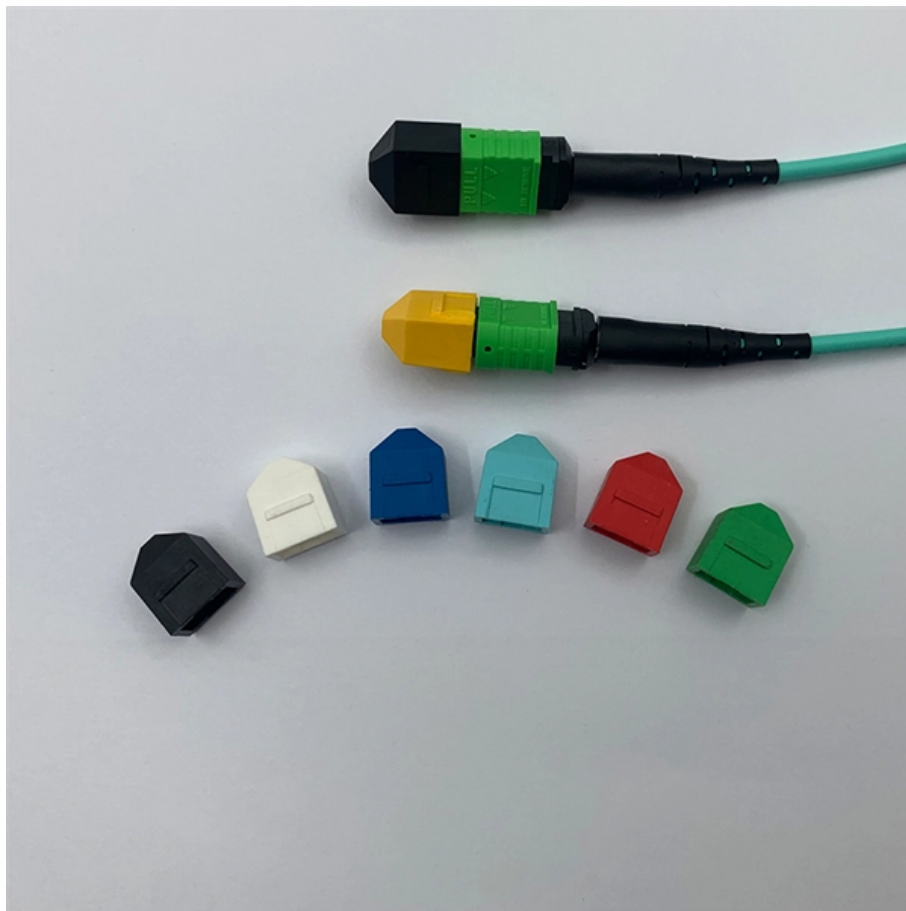

# **25G Multimode Fiber Optic Patch Cord OM3**

## 25G Multimode Fiber Optic Patch Cord OM3

---

## **Tech.GiftAbay GESD 4PCS 6 Duplex 12 Core LC Adapters OM3 Fiber Patch**

---

Multifunctional Compatibility Fiber Optic LC F/F Adapter Keystone Jack Complies with Multimode, Single Mode, 1.25G/10GB, OS1/OS2/OM1/OM3, Adapt to various optical fiber cables, blue is just a

## **Custom 5-meter 2.0mm Lszh Om3 Duplex Lc/upc Fiber Patch Cord**

---

The LC/UPC-LC/UPC-OM3-DX-2.0-5M is a duplex multimode fiber patch cord designed for high-speed data centers and enterprise networks. Featuring OM3 multimode fiber and LC/UPC connectors, with