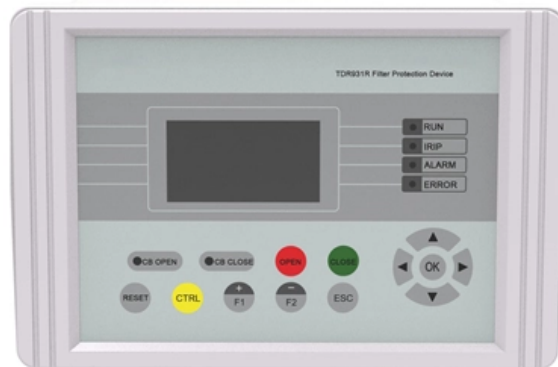

1U Standard Chassis IP67 Customs Declaration