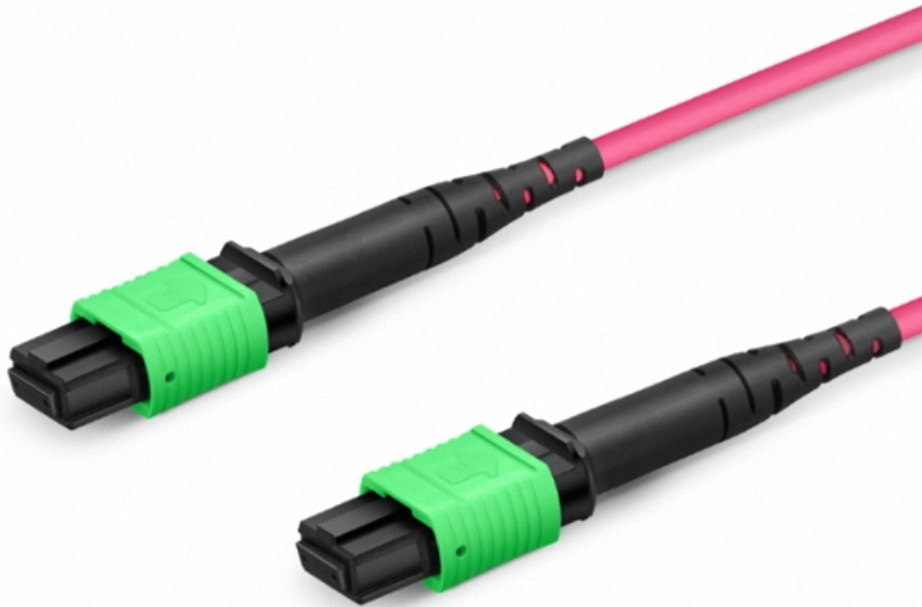

12-core fiber optic spool square head

12-core fiber optic spool square head

12 Strand OM4 Fiber Optic Cable , Fiber By the Foot

This cable is perfect for headend termination to a fiber backbone, termination of fiber rack systems, multi-floor deployment where select fibers are used at each floor,

12 Core Single Mode Fiber Optic Cable

HES 12 Core Single Tube Steel Armored Fiber Optic Cable, SM 9/125µ Single Mode. Provides high-capacity and durable data transmission.

Armored 12 Strand Fiber Optic Cable Spool 500 Feet

About this item High Speed Optic Cable for Large Infrastructures: This Black 1000 Feet Spool of Plenum Fiber Optic Distribution Cable can be used for both Indoor/Outdoor purposes. It is the right choice for you if you have large installation requirement of long distance runs at high speeds.

Plenum 12-Strand Corning Outdoor Fiber Cable, OM1

Product Description This is a black 1000 foot spool of indoor/outdoor plenum rated fiber optic distribution cable intended for large installations of short range runs at