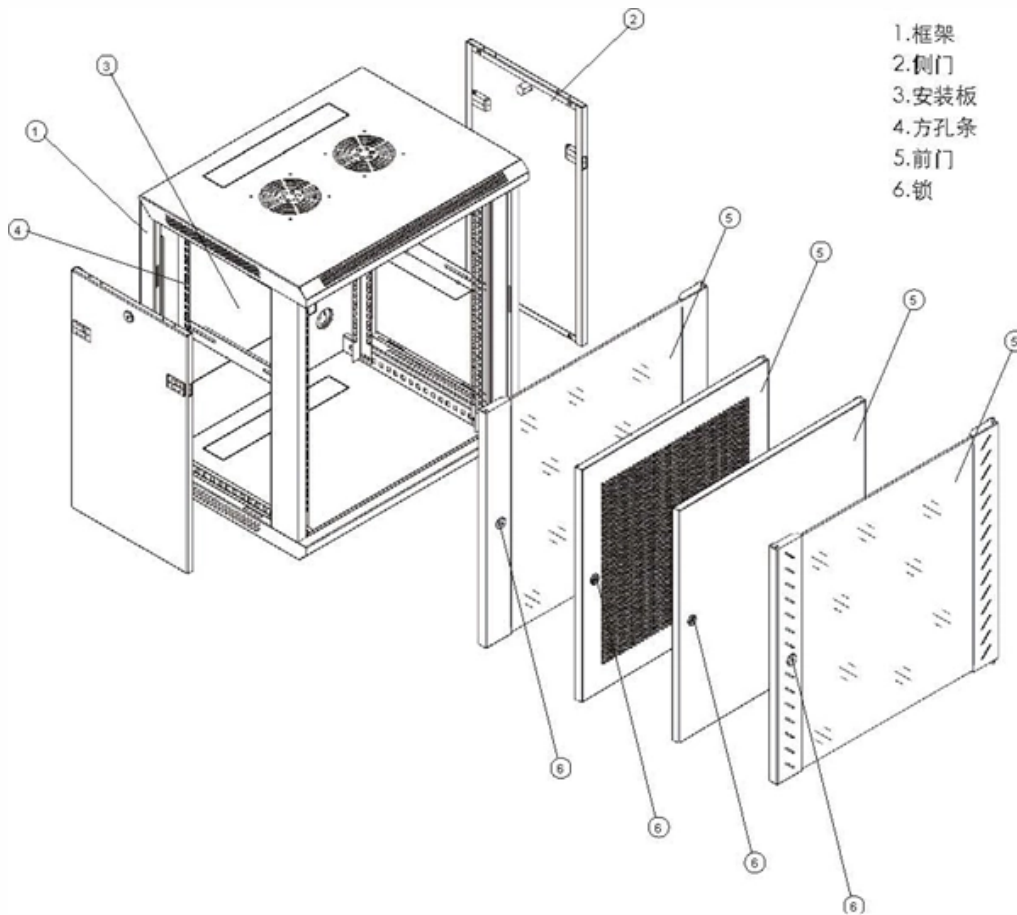

10 Gigabit Aggregation Uplink Switch

10 Gigabit Aggregation Uplink Switch

Omada Stackable 24 Port Gigabit L3 Lite Managed Switch with 4 10

Omada Stackable 24 Port Gigabit L3 Lite Managed Switch with 4 10-Gigabit SFP+ Slots - SG5428X Image is for illustrative purposes only. Please refer to product description.